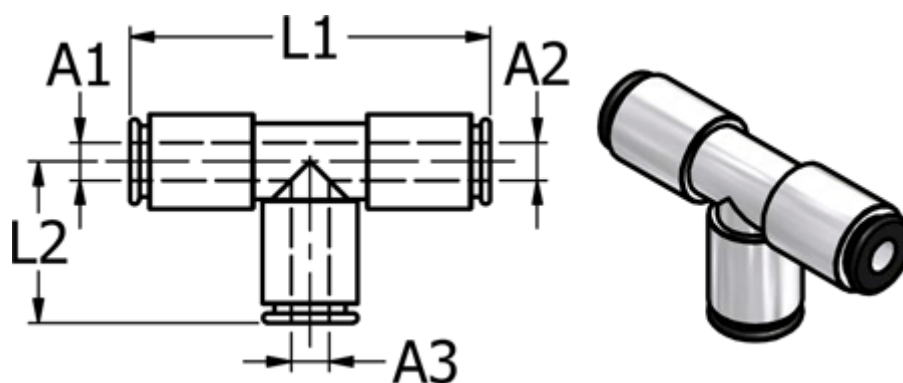

Article number: 586749012

Description: Push-in fitting 749.012, Ø12 /Ø12 /Ø12
Tee connector

Measures

Ext. hose diameter A1 = 12

Ext. hose diameter A2 = 12

Ext. hose diameter A3 = 12

L1 = 52

L2 = 26